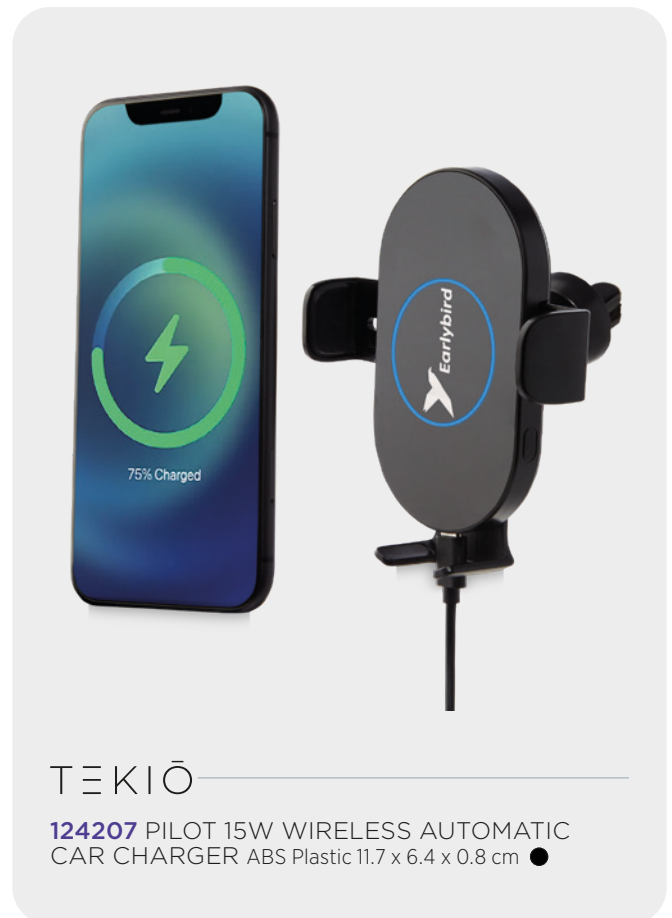

TEKIÖ

124205 MAGCLICK 10W WIRELESS MAGNETIC CAR CHARGER ABS Plastic 8.4 x 5.8 x 4 cm ●

TEKIÖ

124207 PILOT 15W WIRELESS AUTOMATIC CAR CHARGER ABS Plastic 11.7 x 6.4 x 0.8 cm ●

STAC

134022 ACCORDION TRUNK ORGANISER
600D of Polyester 60 x 36 x 31 cm ●