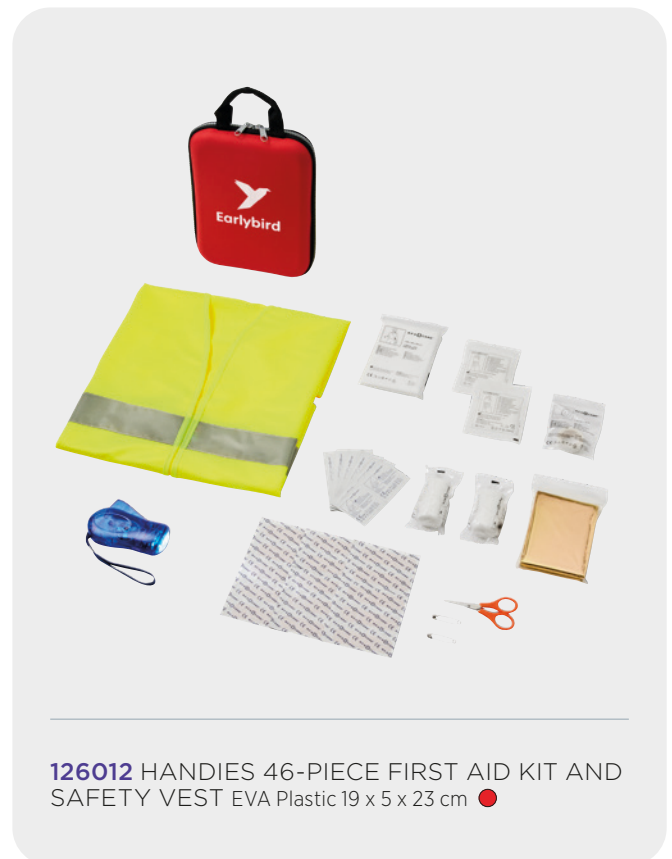

127020 DENISE WOODEN
SKIPPING ROPE IN COTTON
POUCH 85% Cotton and 15% Polyester,
Beech wood 12 x 3.5 x 18 cm ●

544809 SOLFEE WOODEN
SQUARES BRAIN TEASER
WITH POUCH
Wood 4.5 x 4.5 x 4.5 cm ●

122009 VALDEMAR 16-PIECE FIRST AID KEYRING POUCH 420D of Polyester 9.5 x 2.5 x 6 cm ●●●●●

102040 SAVE-ME 19-PIECE FIRST AID KIT 70D of Nylon 14.5 x 4 x 10 cm ●

126012 HANDIES 46-PIECE FIRST AID KIT AND SAFETY VEST EVA Plastic 19 x 5 x 23 cm ●

538546 SEE-ME XL SAFETY VEST FOR PROFESSIONAL USE Polyester 64 x 0.5 x 65 cm ●