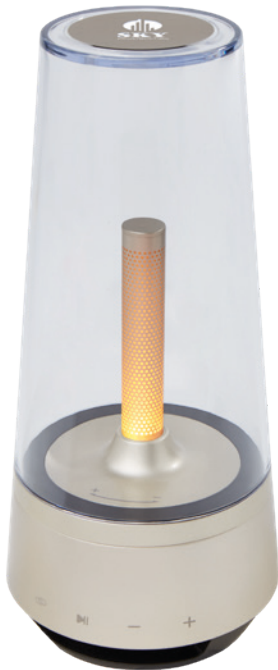

TEKIÖ

124191 HYBRID DESK PAD
PU Plastic leather 60 x 40 x 0.17 cm ●

TEKIÖ

124217 HYBRID MULTI-DEVICE KEYBOARD WITH
STAND ABS Plastic 29 x 16 x 1.7 cm ●

TEKIÖ

124239 HYBRID SMART WIRELESS CHARGER ABS Plastic, Aluminium 119 x 119 x 20.5 cm ●

TEKIÖ

124236 HYBRID CONFERENCE SPEAKER ABS Plastic 12.2 x 12.2 x 4 cm ●

TEKIÖ

124280 HYBRID AMBIANCE SPEAKER ABS Plastic 12.9 x 10.9 x 22.6 cm ○

TEKIÖ

124216 HYBRID PERFORMANCE BLUETOOTH KEYBOARD - QWERTY Aluminium, ABS Plastic 28.2 x 11.6 x 1.5 cm ●

TEKIÖ

124274 HYBRID MONITOR LIGHT
Aluminium 7.9 x 3.7 x 3.7 cm ●

TEKIÖ

124264 HYBRID ACTIVE STYLUS PEN FOR
IPAD Aluminium, ABS Plastic 16.5 x 1 x 1 cm ●

TEKIŌ

124197 CERRIS DESK PAD Cork 60 x 40 x 0.3 cm ○