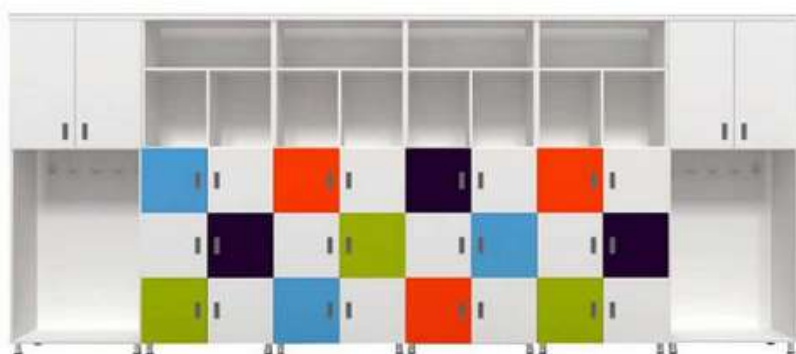

11

SIX DOORS - GLASS TOP CABINET MODEL-K2

80*35*180 (H)
MDF
CABINET WITH SIX DOORS

Unit Price 300 €

**The colors and materials in the pictures
are for reference only.**

12

SIX DOORS - GLASS TOP CABINET MODEL-K3

40*35*165 (H)
MDF
CABINET WITH SIX DOORS

Unit Price 144 €

**The colors and materials in the pictures
are for reference only.**

13

SIX DOORS - GLASS TOP CABINET MODEL-K4

80*35*180 (H)
MDF
CABINET WITH SIX DOORS

Unit Price 300 €

**The colors and materials in the pictures
are for reference only.**

14

GROUP CLASS CABINET MODEL-K5

480*35*180
MADE OF MDF MATERIAL
FOR 24 PERSON

Unit Price 1980 €

**The colors and materials in the pictures
are for reference only.**

15

GROUP CLASS CABINET MODEL-K6

480*35*180
MADE OF MDF MATERIAL
FOR 24 PERSON

Unit Price 1920 €

**The colors and materials in the pictures
are for reference only.**

16

GROUP CLASS CABINET MODEL-K7

280*35*135
MADE OF MDF MATERIAL
FOR 21 PERSON