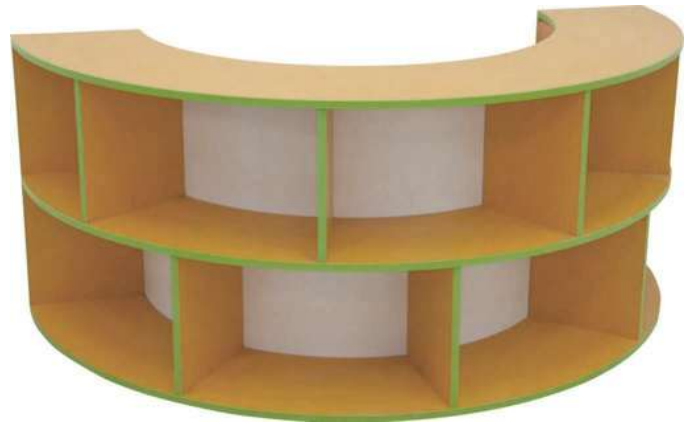

35*180*105(H)
THE Z LIBRARY IS
MANUFACTURED FROM
DF MATERIAL.
(Q180 SINGLE MODULE)

Unit Price 1430 €

**The colors and materials in the pictures
are for reference only.**

5