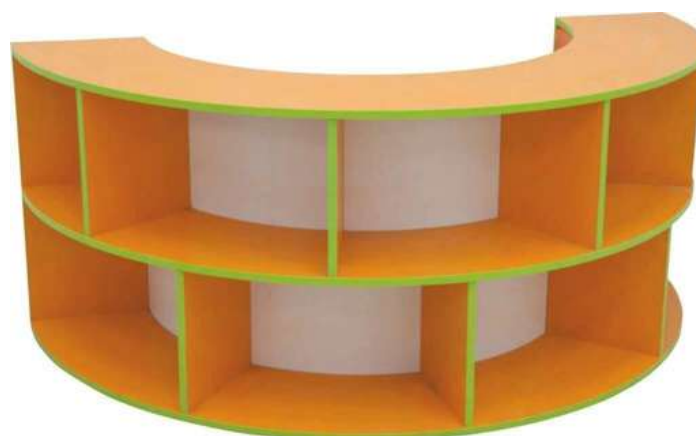

31

**Large Library
Cabinets**

2

**All prices include taxes, shipping and
installation on site.**

INFO
GROUP GLOBAL
FURNITURE

Z LIBRARIES

MODEL-Z1

650*120*110(H)
Z LIBRARY IS MADE OF
MDF. SINGLE MODULE
DIMENSION: 120*90*110 h
(ONE SET OF 4 MODULES)

Unit Price 3630 €

**The colors and materials in the pictures
are for reference only.**

4

35*180*105(H)
THE Z LIBRARY IS
MANUFACTURED FROM
DF MATERIAL.
(Q180 SINGLE MODULE)

Unit Price 1430 €

**The colors and materials in the pictures
are for reference only.**

5

MODEL-Z3

35*180*70(H)
THE Z LIBRARY IS
MANUFACTURED FROM
DF MATERIAL.
(Q180 SINGLE MODULE)

Unit Price 1430 €

**The colors and materials in the pictures
are for reference only.**

6

MODEL-Z4

300*150*110 (H)
THE Z LIBRARY IS
MANUFACTURED FROM
DF MATERIAL.
(ONE SET of 2 MODULES)

Unit Price 1870 €

**The colors and materials in the pictures
are for reference only.**

7

MODEL-Z5

420*75*110(H)
Z LIBRARY IS MADE OF MDF.
SINGLE MODEL SIZE: 70*75*110 h
(WE HAVE ONE SET OF 6
MODULES)

Unit Price 2750 €