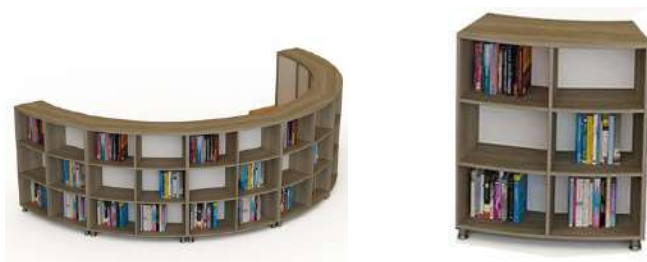

31

**Large Library
Cabinets**

2

**All prices include taxes, shipping and
installation on site.**

INFO
GROUP GLOBAL
FURNITURE

Z LIBRARIES

MODEL-Z1

650*120*110(H)
Z LIBRARY IS MADE OF
MDF. SINGLE MODULE
DIMENSION: 120*90*110 h
(ONE SET OF 4 MODULES)

5

MODEL-Z3

35*180*70(H)
THE Z LIBRARY IS
MANUFACTURED FROM
DF MATERIAL.
(Q180 SINGLE MODULE)

Unit Price 1430 €

**The colors and materials in the pictures
are for reference only.**

6

MODEL-Z4

300*150*110 (H)
THE Z LIBRARY IS
MANUFACTURED FROM
DF MATERIAL.
(ONE SET of 2 MODULES)

Unit Price 1870 €

**The colors and materials in the pictures
are for reference only.**

7

MODEL-Z5

420*75*110(H)
Z LIBRARY IS MADE OF MDF.
SINGLE MODEL SIZE: 70*75*110 h
(WE HAVE ONE SET OF 6
MODULES)

Unit Price 2750 €

9

INFO
GROUP GLOBAL
FURNITURE

CLASSROOM CABINETS

SIX DOORS - GLASS TOP CABINET MODEL-K1

40*35*160 (H)
MDF
CABINET WITH SIX DOORS

Unit Price 144 €

**The colors and materials in the pictures
are for reference only.**