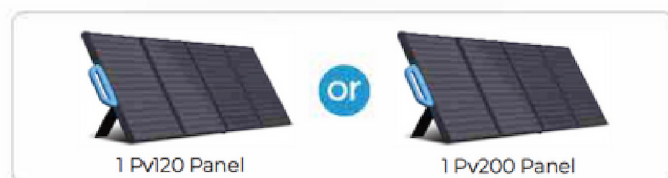

EB70

AC Output/Capacity

1000W (220-240V) 800W (100V/120V)
Surge 1400W
716Wh

Main Specification

Outputs 4* AC 100-120V(JP/US)
or 2* AC 220-240V(EU/UK/AU)
2* 100W Max USB-C
1* 12V/10A DC Car Port
2* 5V/3A USB-A
2* 12V/10A DC
1* 15W Wireless Charging
1* LED Lantern

Charging AC: 200W
Solar: 12~28V 200W Max MPPT
Car: 12V/24V 8A

Weight: 7.5kg(21.4lbs)

Dimensions: 12.6*8.5*8.7in/320*216*221mm)